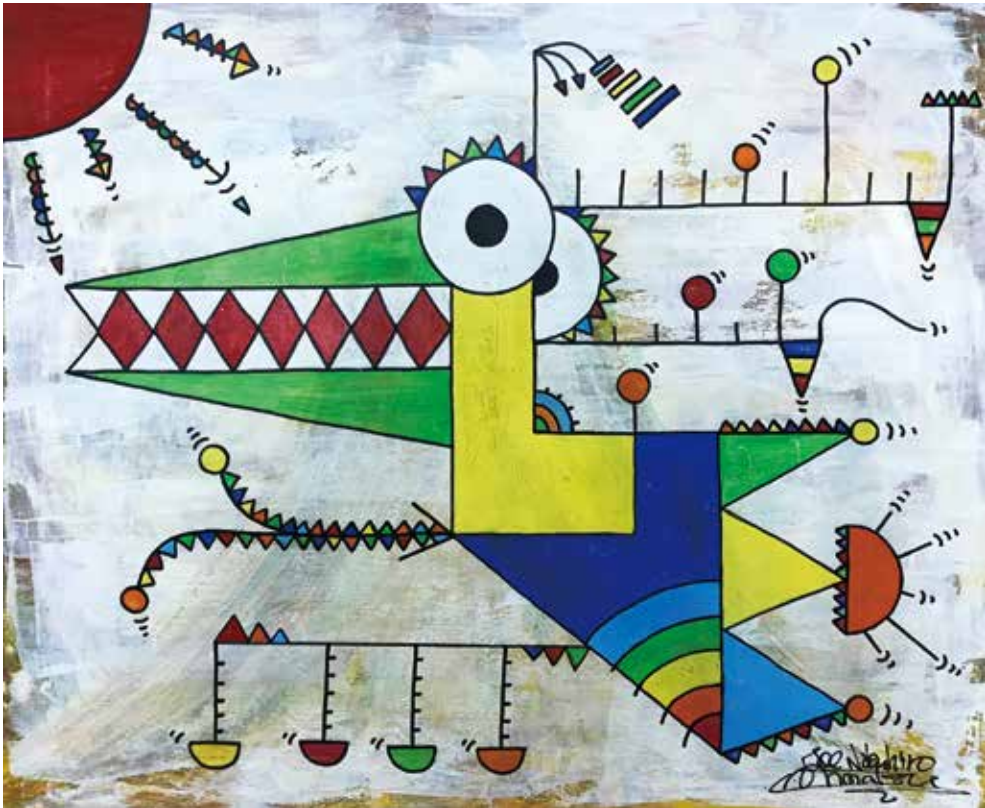

Volcanic power

大松 伸洋

2,590×1,940mm / acrylic on canvas / 2018

Civilization and Enlightenment

大松 伸洋

910×727mm / acrylic on canvas / 2018