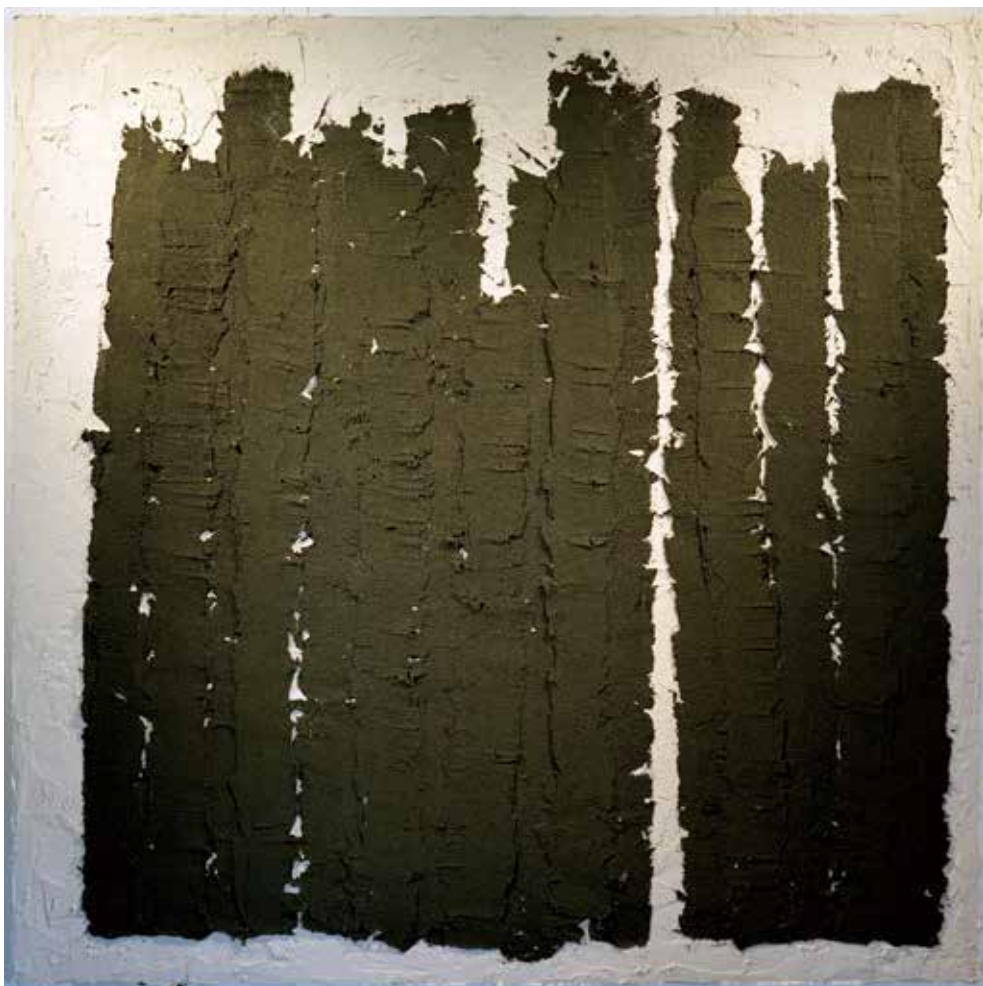

## Painting of ash 2015-017

北 一浩

2015 / 1167×1167 mm / acrylic, volcanic ash and sand on canvas

## Painting of ash 2015-015

北 一浩

2015 / 1167×1167 mm / acrylic, volcanic ash and sand on canvas